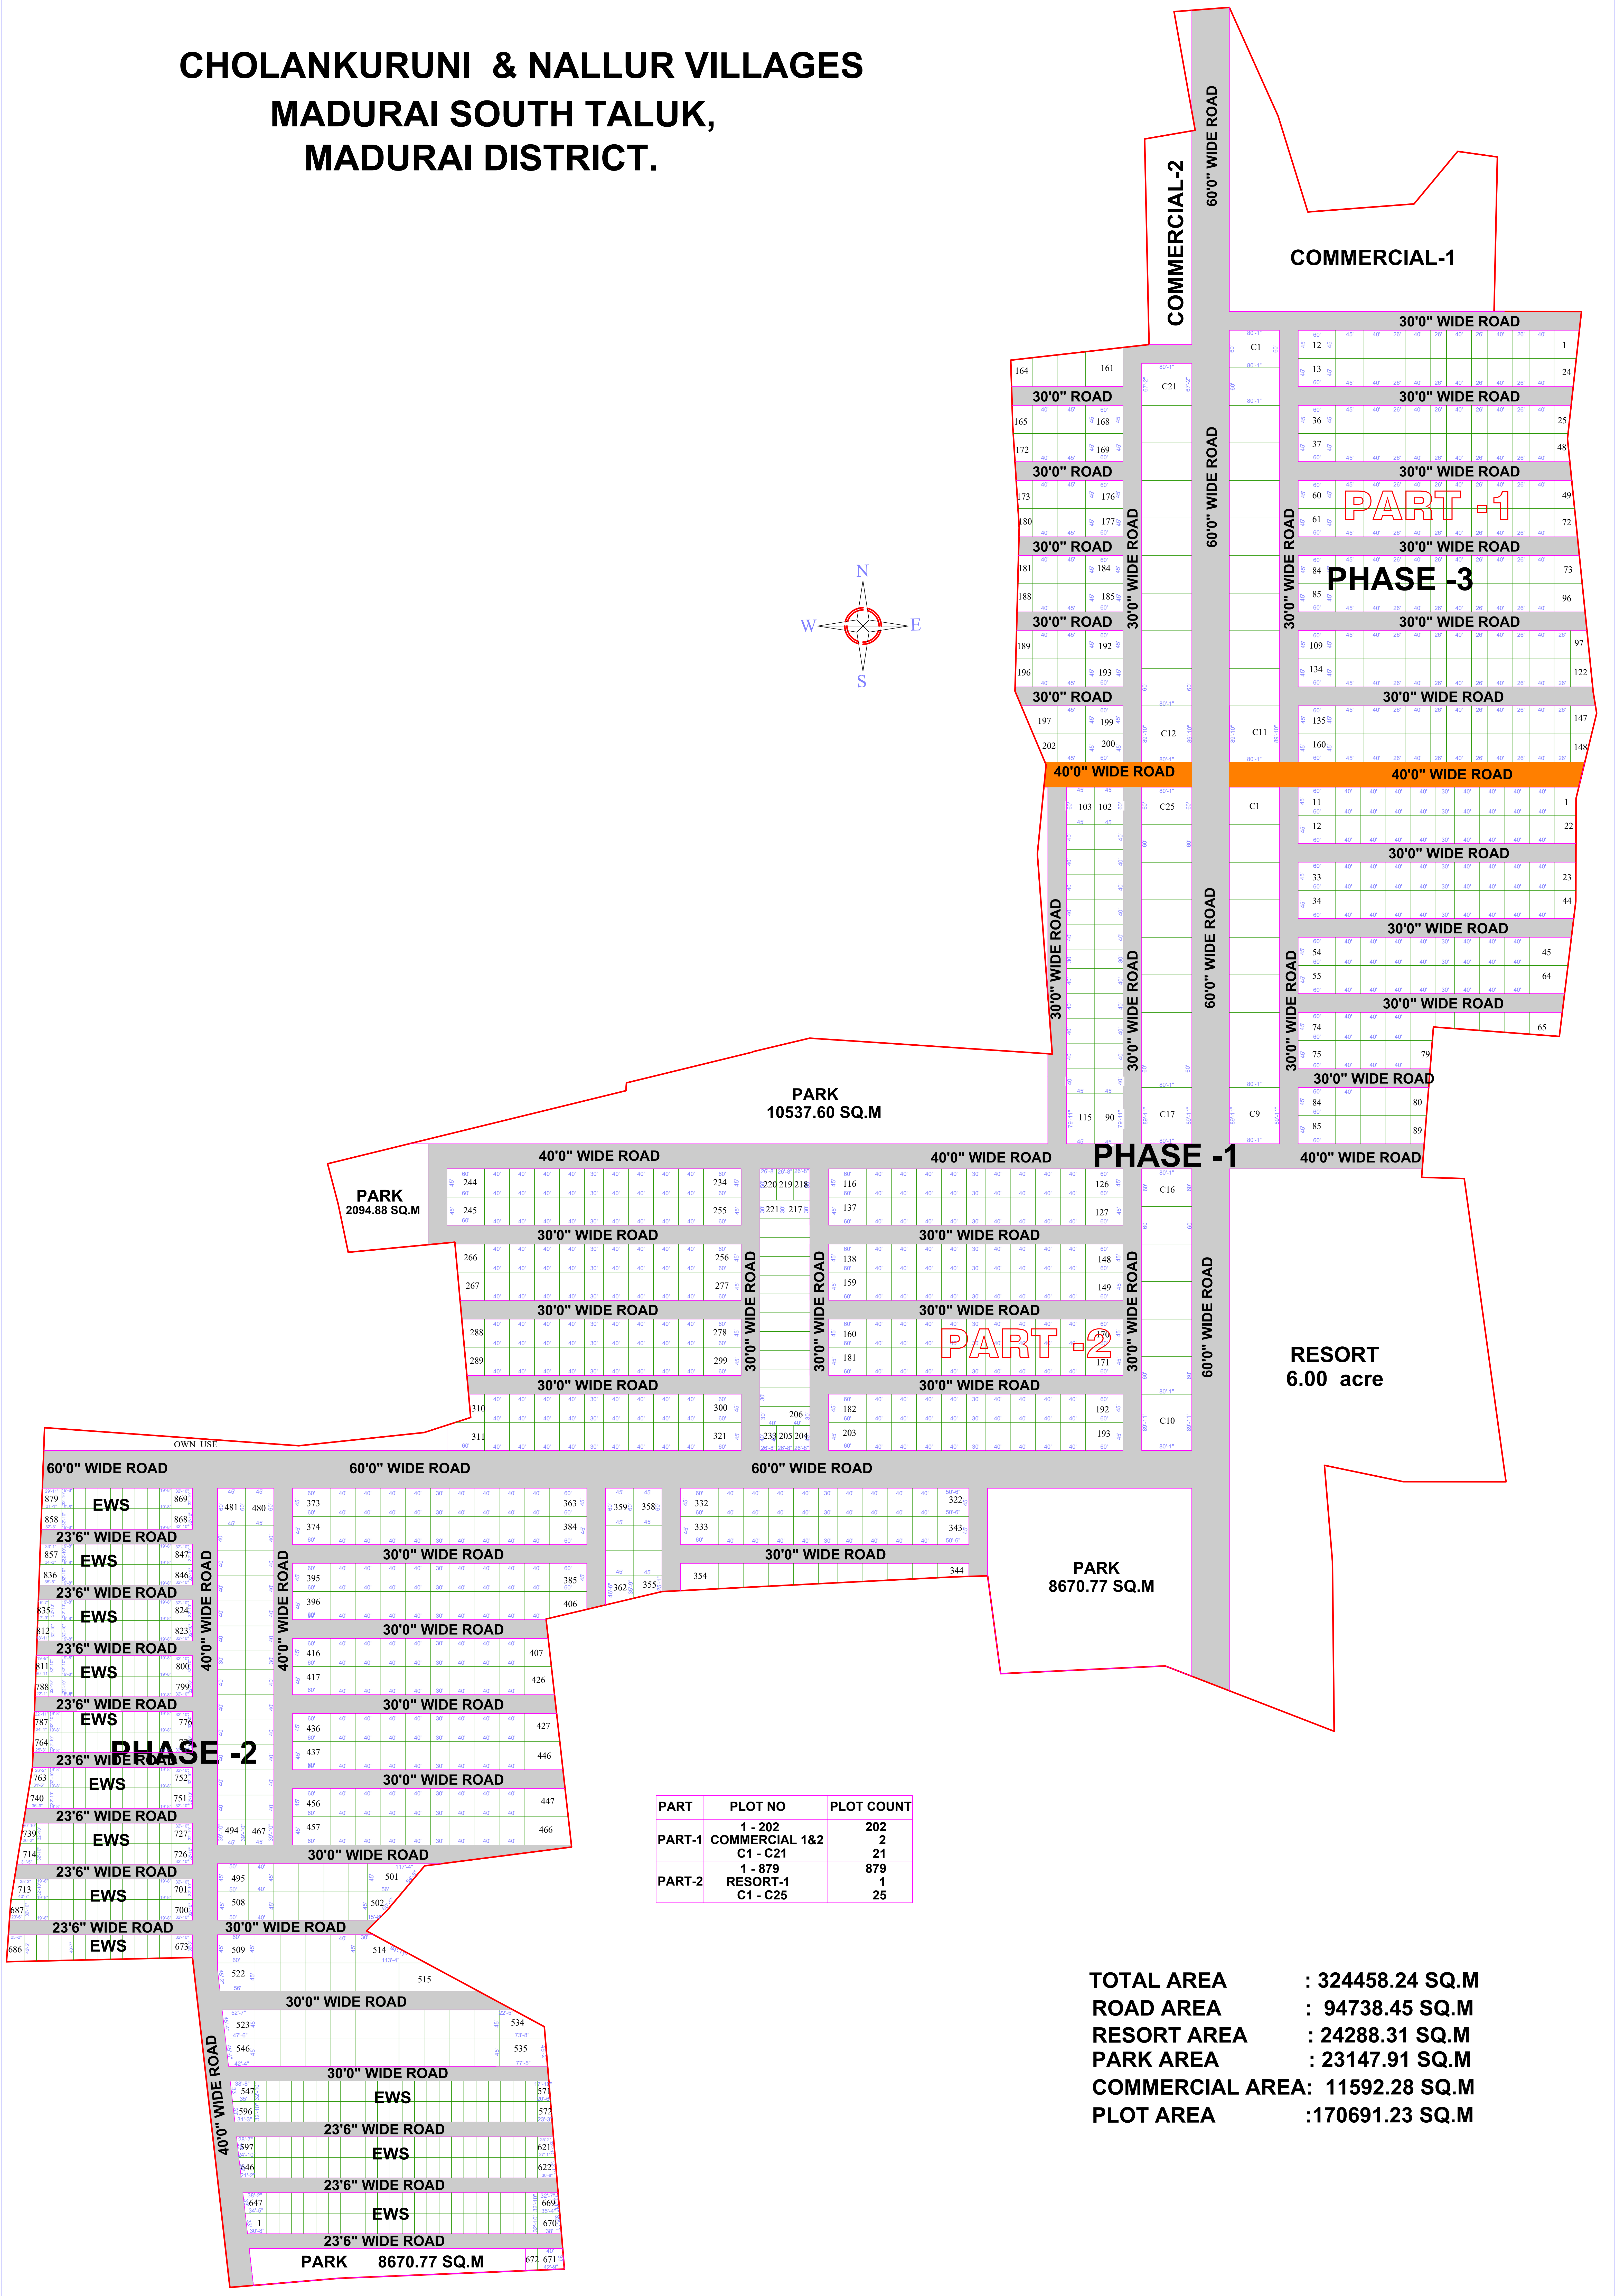

CHOLANKURUNI & NALLUR VILLAGES MADURAI SOUTH TALUK, MADURAI DISTRICT.

PART	PLOT NO	PLOT COUNT
	1 - 202	202
PART-1	COMMERCIAL 1&2 C1 - C21	21
PART-2	1 - 879 RESORT-1 C1 - C25	25

TOTAL AREA : 324458.24 SQ.M
ROAD AREA : 94738.45 SQ.M
RESORT AREA : 24288.31 SQ.M
PARK AREA : 23147.91 SQ.M
COMMERCIAL AREA: 11592.28 SQ.M
PLOT AREA : 170691.23 SQ.M